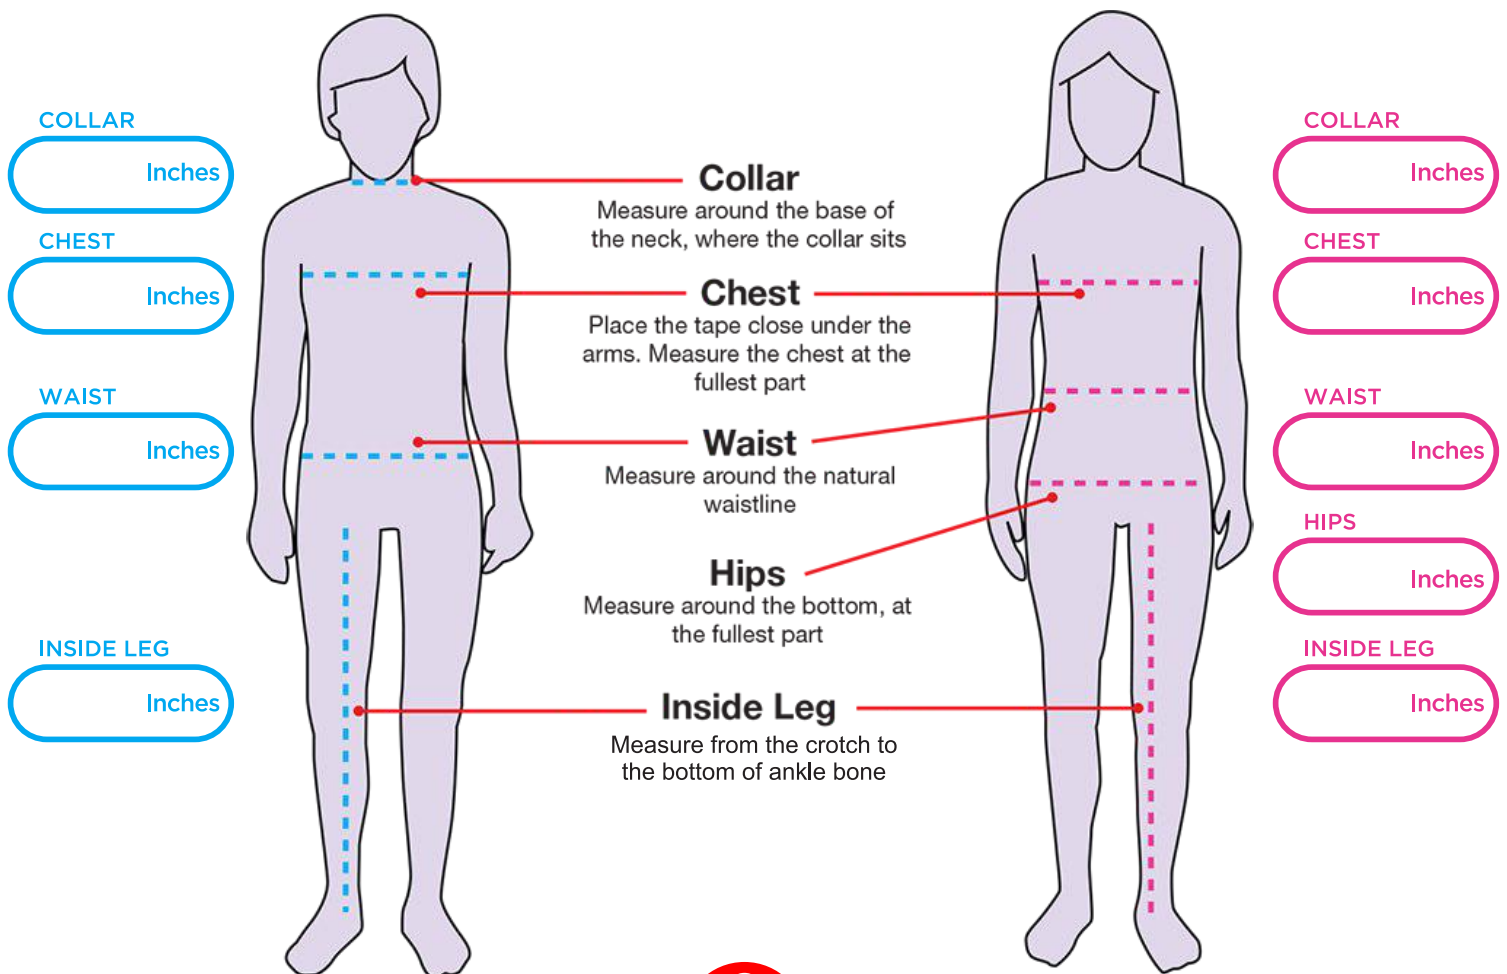

Size Guidance Sheet

Please print this sheet, then follow the sizing instructions and complete your child's measurements in the relevant boxes.

Please follow the sizing instructions and complete your child's measurements in the relevant boxes.

1. Use the completed **Size Guidance Sheet** as an aide memoire when ordering on line
2. Take the completed **Size Guidance Sheet** in store and hand to your designated staff member - this will help us to complete your order more efficiently

PLEASE NOTE

There is a specific size chart associated with each individual product per school on our web site at www.schoolwearhouse.ie

Please refer to these size charts to ensure you order the correct fit for your child.

REMEMBER

**DO NOT PULL THE MEASURING TAPE TIGHT AROUND THE BODY.
MEASURE WITH THE TAPE RELAXED.
LEAVE ROOM FOR GROWTH.**